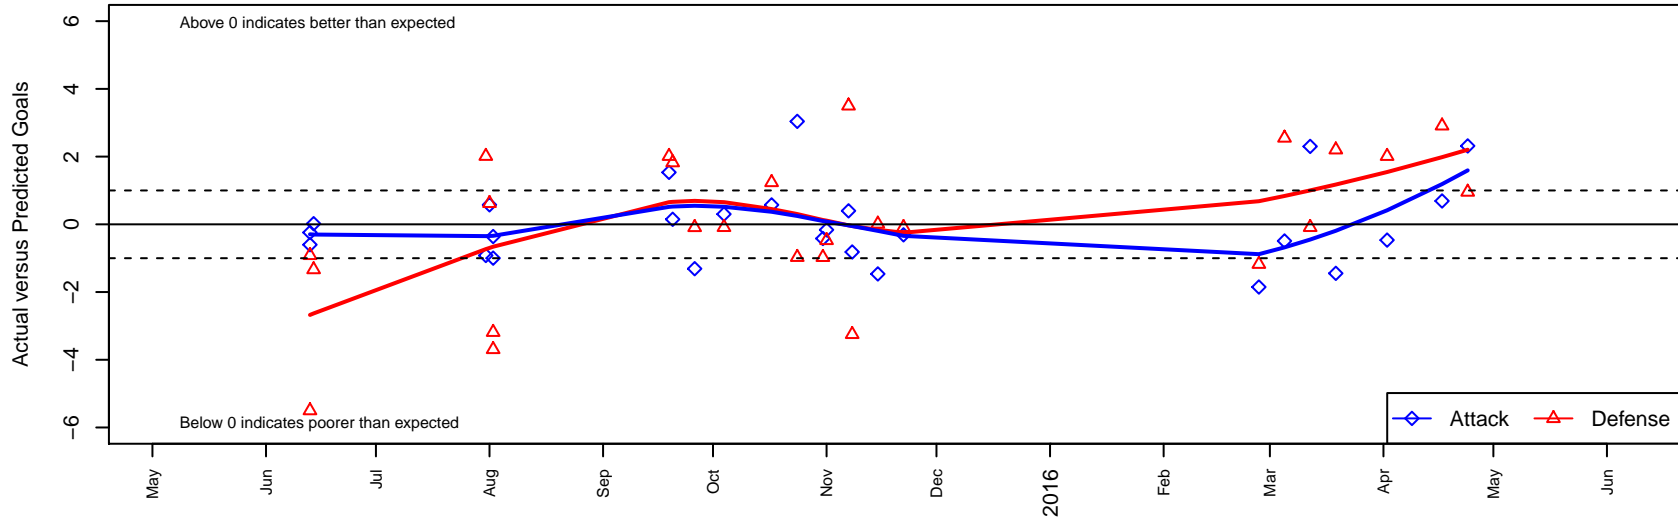

NW United Copa B04

NW United FC
 Burlington, WA
 B04 total strength=181
 attack=0.17 defense=0.08
 fall league = PSPL Copa Blue U11
 spr league = Spr PSPL Copa U11

alt names used:
 Northwest United FC Northwest United U11 CC
 Northwest United U11 COPA
 Northwest United U11 COPA
 Northwest United FC Northwest United U11 CC

Venues played:
 2015 Skagit Firecracker Silver U11
 2015 Strawberry Classic BU11
 2015 PSPL Copa Blue U11
 2015 Spr PSPL Copa U11

NW United Copa B04
 Dots are actual minus expected GF (blue circles) and GA (red triangles).
 Blue line is smoothed change in attack strength. Red is smoothed change in defense strength.

**attack and defense variance (black dot)
relative to other teams
and top 10 in region**

**attack and defense rating
relative to others at age
and all opponents in last 13 months**

Performance relative to 13 month average