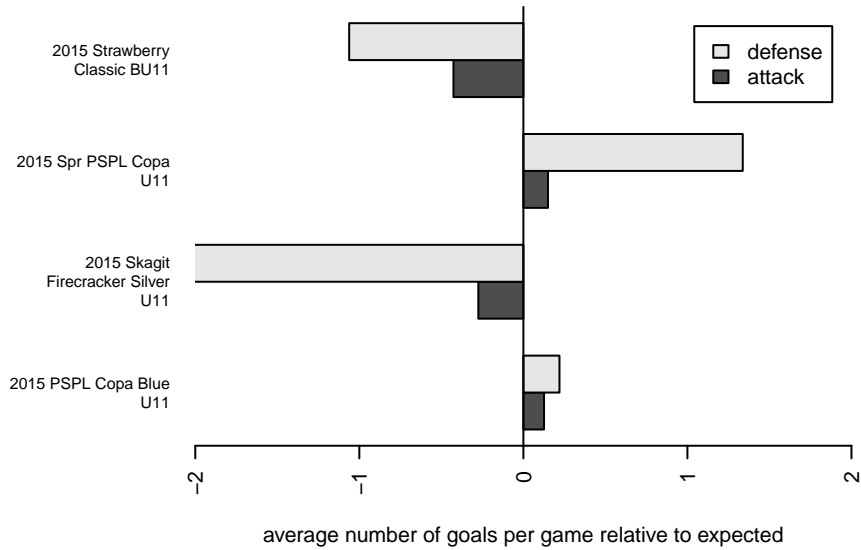

NW United Copa B04

NW United FC
 Burlington, WA
 B04 total strength=181
 attack=0.17 defense=0.08
 fall league = PSPL Copa Blue U11
 spr league = Spr PSPL Copa U11

alt names used:
 Northwest United FC Northwest United U11 CC
 Northwest United U11 COPA
 Northwest United U11 COPA
 Northwest United FC Northwest United U11 CC

Venues played:
 2015 Skagit Firecracker Silver U11
 2015 Strawberry Classic BU11
 2015 PSPL Copa Blue U11
 2015 Spr PSPL Copa U11

NW United Copa B04
 Dots are actual minus expected GF (blue circles) and GA (red triangles).
 Blue line is smoothed change in attack strength. Red is smoothed change in defense strength.

**attack and defense variance (black dot)
relative to other teams
and top 10 in region**

**attack and defense rating
relative to others at age
and all opponents in last 13 months**

Performance relative to 13 month average