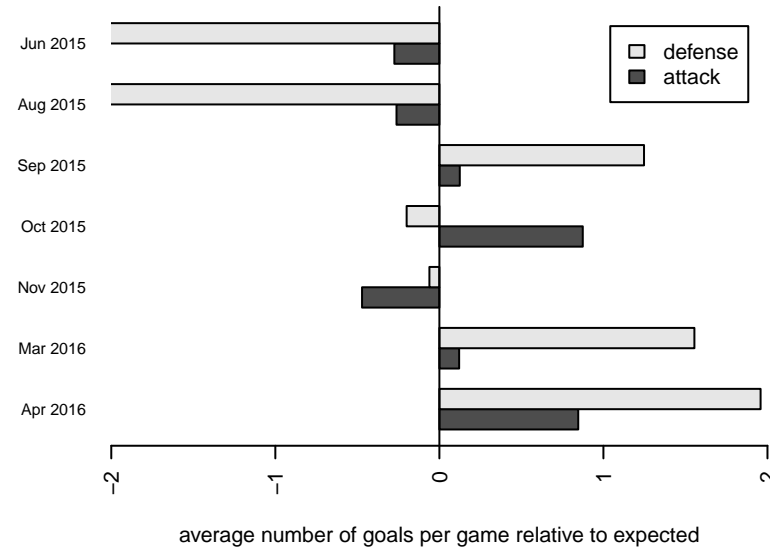

Performance relative to 13 month average