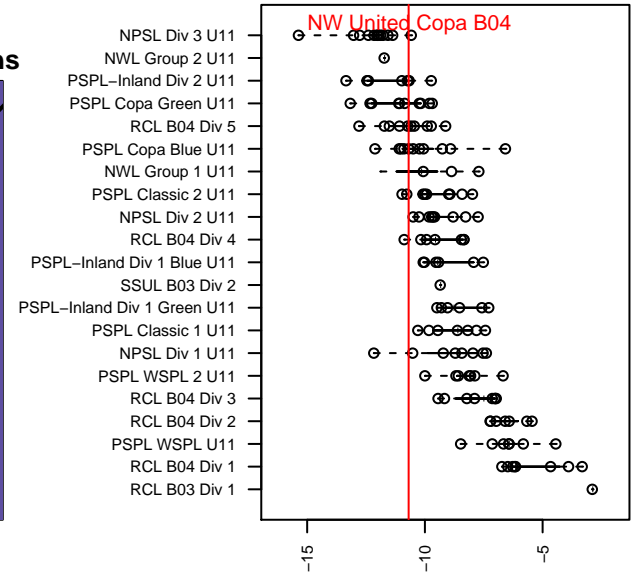

NW United Copa B04

NW United FC
 Burlington, WA
 B04 total strength=181
 attack=0.17 defense=0.08
 fall league = PSPL Copa Blue U11
 spr league = Spr PSPL Copa U11

alt names used:
 Northwest United FC Northwest United U11 CC
 Northwest United U11 COPA
 Northwest United U11 COPA
 Northwest United FC Northwest United U11 CC

Venues played:
 2015 Skagit Firecracker Silver U11
 2015 Strawberry Classic BU11
 2015 PSPL Copa Blue U11
 2015 Spr PSPL Copa U11

NW United Copa B04
 Dots are actual minus expected GF (blue circles) and GA (red triangles).
 Blue line is smoothed change in attack strength. Red is smoothed change in defense strength.

**attack and defense variance (black dot)
relative to other teams
and top 10 in region**

**attack and defense rating
relative to others at age
and all opponents in last 13 months**

Performance relative to 13 month average